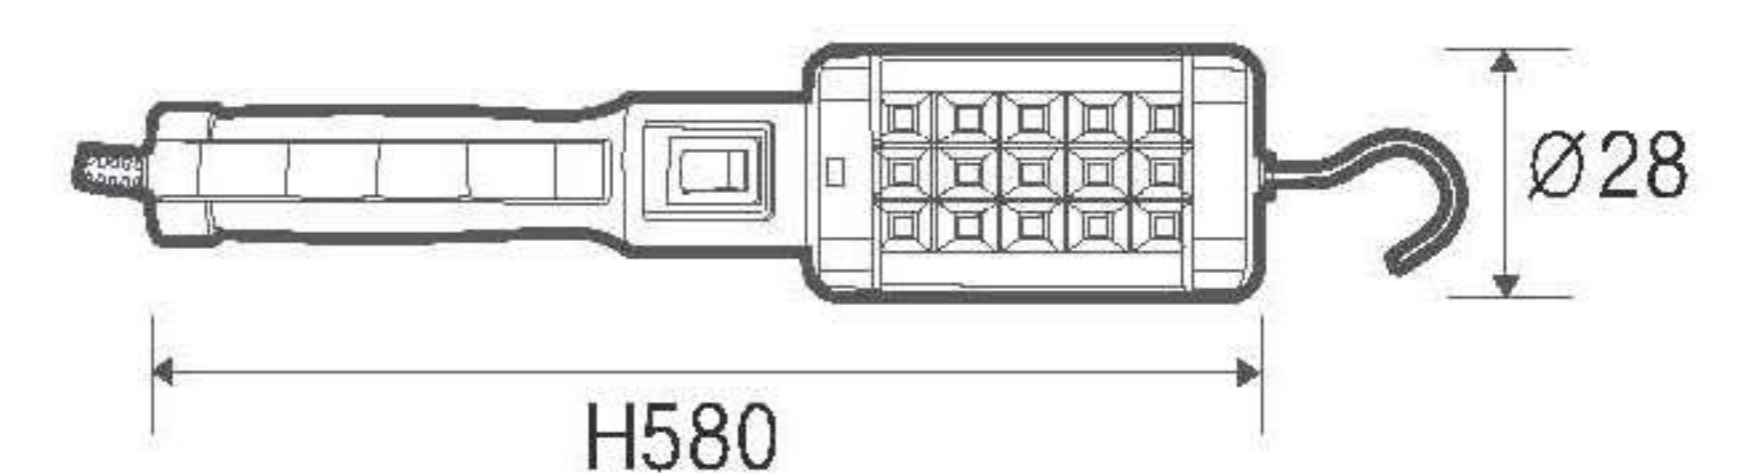

← LED PORTABLE

DE-2205W, DE-0125W

Product	DE-2205W	DE-0125W	Remarks
Input voltage (V)	AC220V	DC12V rechargeable	warm white(3000k) available
Power consumption (w)	5		
Luminous flux (lm)	Over 420	Over 350	
Efficiency (lm/W)	Over 80		
Color temperature (K)	6,500		
CRI	over 80Ra		
Working temperature (°C)	-10~40		
Life time (hours)	25,000		
Size (mm)	Ø28×580		
Material	PC / AL		